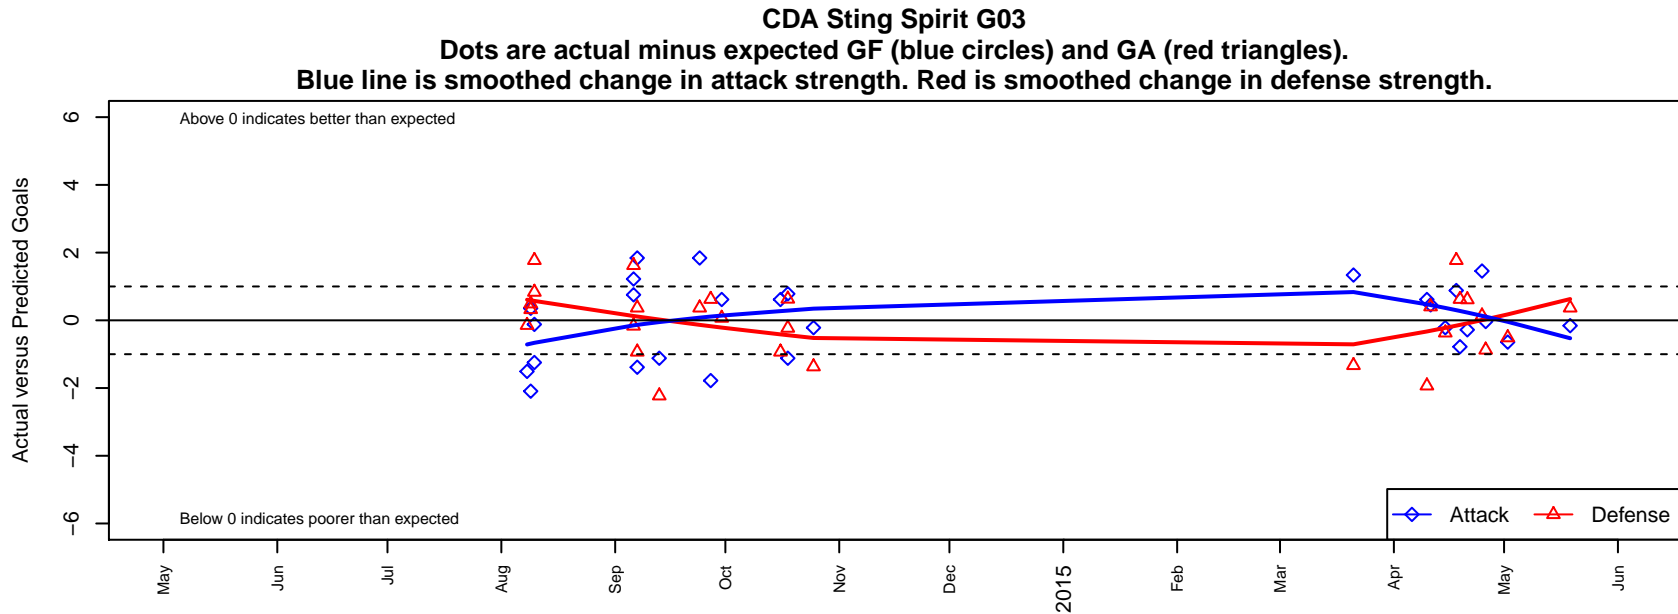

## CDA Sting Spirit G03

Coeur d'Alene Sting SC  
 Coeur d'Alene, ID  
 G03 total strength=461  
 attack=0.4 defense=0.24  
 fall league = NWL Group A U11  
 spr league = Spr NWL Group A U11  
 notes= Wyatt 2014

**attack and defense variance (black dot)  
relative to other teams  
and top 10 in region**

**attack and defense rating  
relative to others at age  
and all opponents in last 13 months**

**Performance relative to 13 month average**